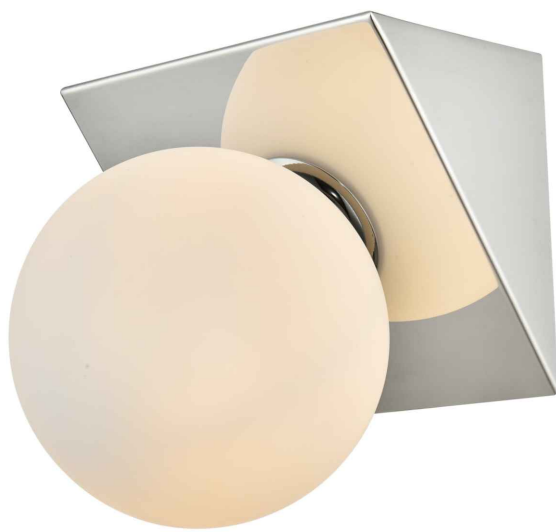

PRODUCT SPECIFICATION SHEET

Ezra COLLECTION

Ezra 1-Light Black Wall lamp Frosted white

Black
Item No:LD7304W7BLK

Chrome
Item No:LD7304W7CH

Brass
Item No:LD7304W7BRA

Available Finishes

Dimensions

Canopy Size(in)	L7.1"*W4.1"*H5.5"
Width	7.1"
Extension	7.5"
Height	7.6"
Maximum Height	N/A

Specifications

Finish	3 Finishes
Material	Metal+Glass
Crystal Color	Frosted white
Type	Wall lamp
Hanging Device	N/A
Voltage	110-125V
Dimmable	Yes
Warranty	1Year Limited
Shipment Type	Small Parcel

Bulb / Socket

Socket Type	E12
Number of Lights	1
Wattage/Bulb	40W
Included	No

Installation

Indoor/Outdoor	Indoor
Dry/Wet/Damp	Dry
Weight	2.44LBS
Wire Length	8"
Safety Rating	ETL Listed